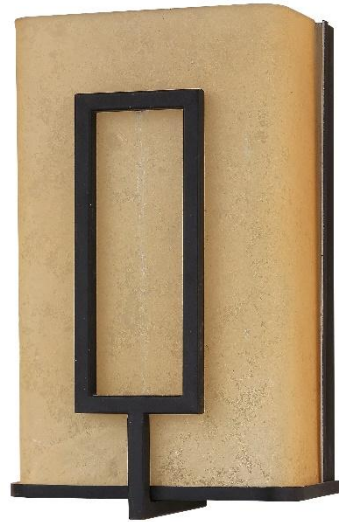

WS004_LED

Specifications

Dimensions: 10" L x 6" W x 3.5" D

Lamp Wattage: 15W @ 120V

Lamp Output: 550lm

Lamp Type: 3000K LED

Dimmable: Yes

Listed: Dry 

Description: Rectangular wall sconce